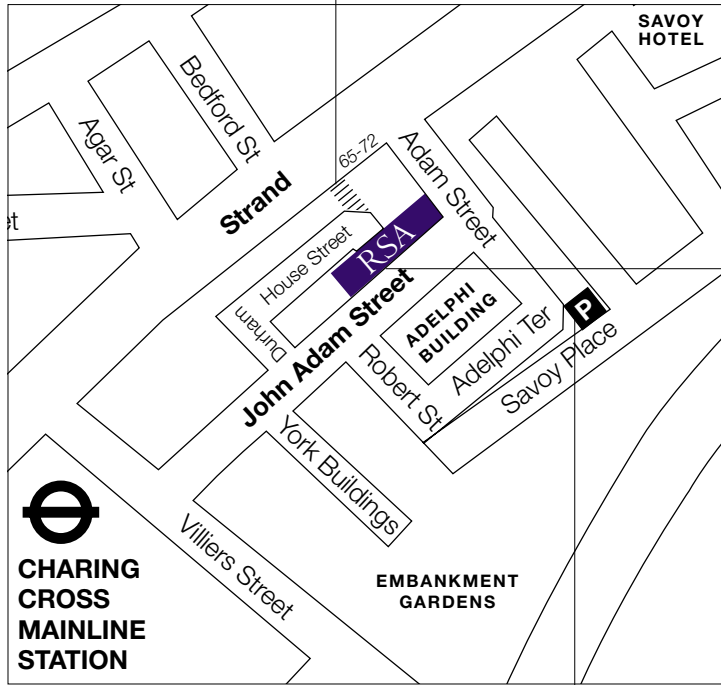

How to find us...

RSA
8 John Adam Street
London WC2N 6EZ
Telephone 020 7930 5115

Strand entrance off
 Durham House Street
 via stairs

Main entrance

Adelphi Parking via tunnel
 in Lower Robert Street,
 off York Buildings